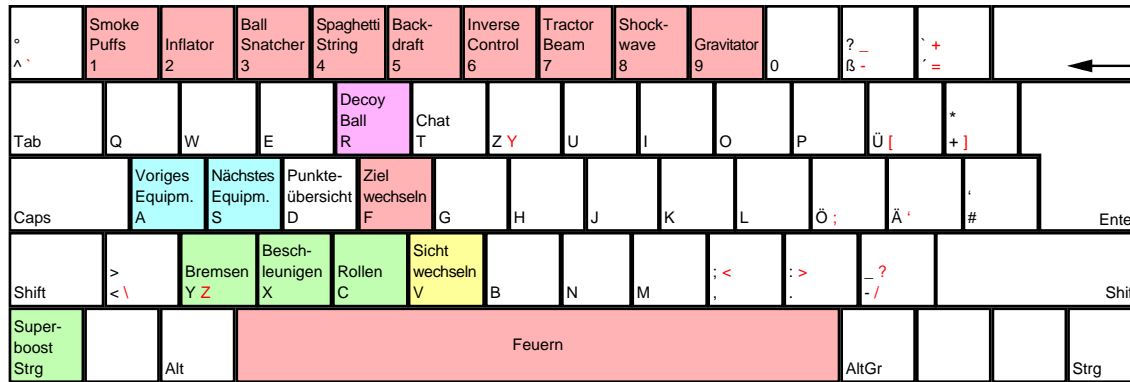

Clusterball

deutsches Tastaturlayout / english keyboard layout

more keyboard layouts:
keycard.mogelpower.de