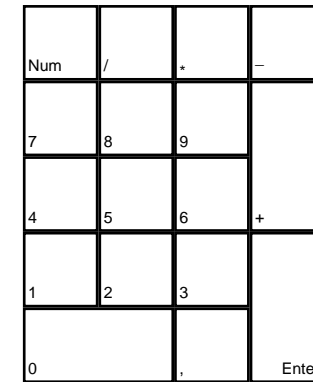

Clusterball

deutsches Tastaturlayout / english keyboard layout

more keyboard layouts:
keycard.mogelpower.de