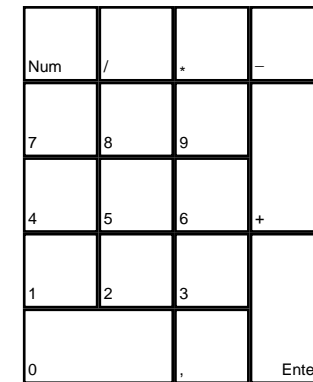

Cossaks European Wars

deutsches Tastaturlayout / english keyboard layout

LMB: Select
2 x LMB: Select all Units of this Type within the Screen
[Strg] + RMB: If Building is Selected, fixing assembly point for produced unity.