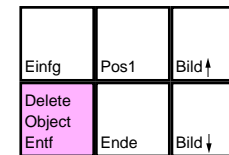

Cossaks European Wars

deutsches Tastaturlayout / english keyboard layout

LMB: Select
2 x LMB: Select all Units of this Type within the Screen
[Strg] + RMB: If Building is Selected, fixing assembly point for produced unity.