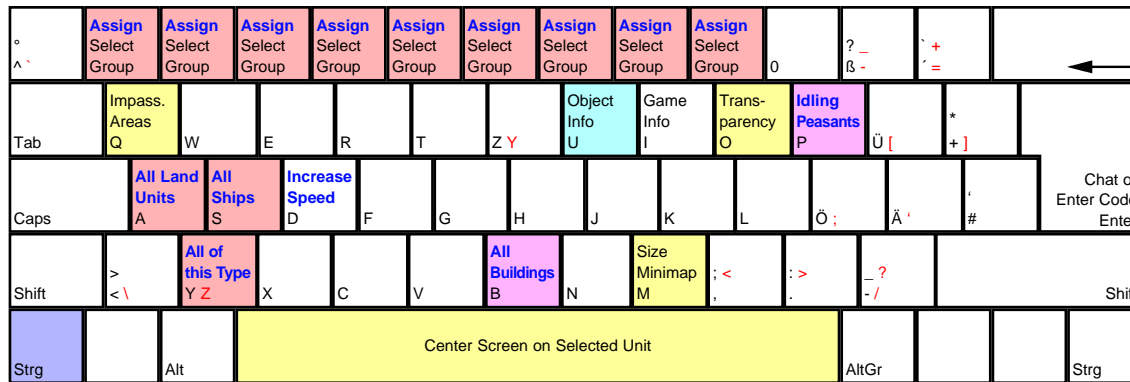

Cossaks European Wars

deutsches Tastaturlayout / english keyboard layout

LMB: Select
2 x LMB: Select all Units of this Type within the Screen
[Strg] + RMB: If Building is Selected, fixing assembly point for produced unity.