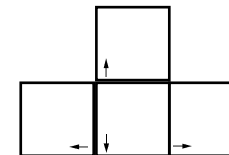

Enemy Engaged Cockpit Controls