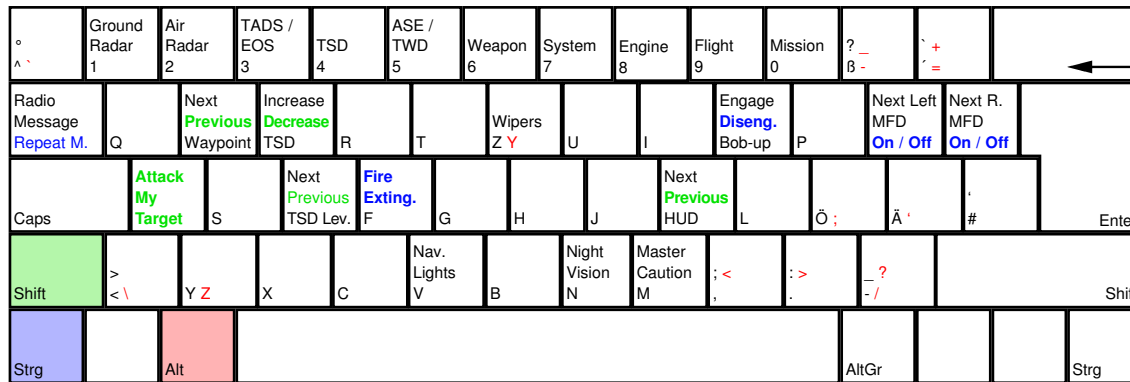

Enemy Engaged Cockpit Controls