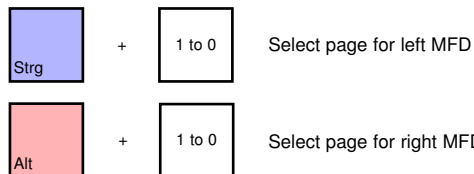

deutsches Tastaturlayout / english keyboard layout