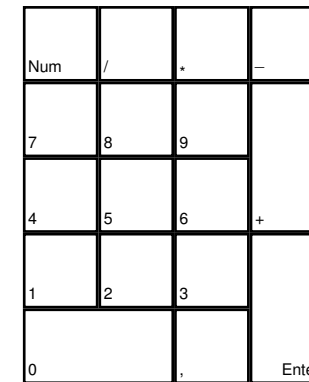

Enemy Engaged Cockpit Controls