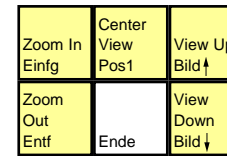

EverQuest

deutsches Tastaturlayout / english keyboard layout

LMB: Toggle Running
RMB: Looking Around / Show Shop Goods / Consider a Character

- A. Vital Statistics
- B. Text Display
- C. Persona
- D. Spells
- E. Macro Buttons
- F. Hot Buttons
- G. View
- H. Viewing Area
- I. Effects
- J. Party
- K. Help/Game Options