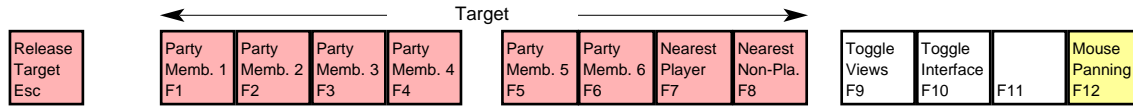

EverQuest

deutsches Tastaturlayout / english keyboard layout

LMB: Toggle Running
RMB: Looking Around / Show Shop Goods / Consider a Character

- A. Vital Statistics
- B. Text Display
- C. Persona
- D. Spells
- E. Macro Buttons
- F. Hot Buttons
- G. View
- H. Viewing Area
- I. Effects
- J. Party
- K. Help/Game Options