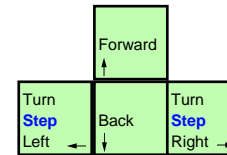

EverQuest

deutsches Tastaturlayout / english keyboard layout

LMB: Toggle Running
RMB: Looking Around / Show Shop Goods / Consider a Character

- A. Vital Statistics
- B. Text Display
- C. Persona
- D. Spells
- E. Macro Buttons
- F. Hot Buttons
- G. View
- H. Viewing Area
- I. Effects
- J. Party
- K. Help/Game Options