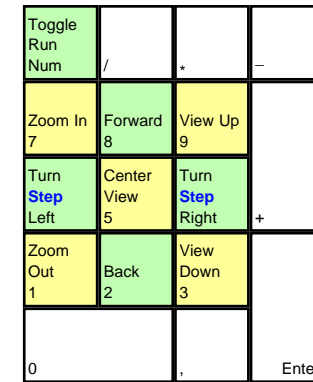

EverQuest

deutsches Tastaturlayout / english keyboard layout

LMB: Toggle Running
RMB: Looking Around / Show Shop Goods / Consider a Character

- A. Vital Statistics
- B. Text Display
- C. Persona
- D. Spells
- E. Macro Buttons
- F. Hot Buttons
- G. View
- H. Viewing Area
- I. Effects
- J. Party
- K. Help/Game Options