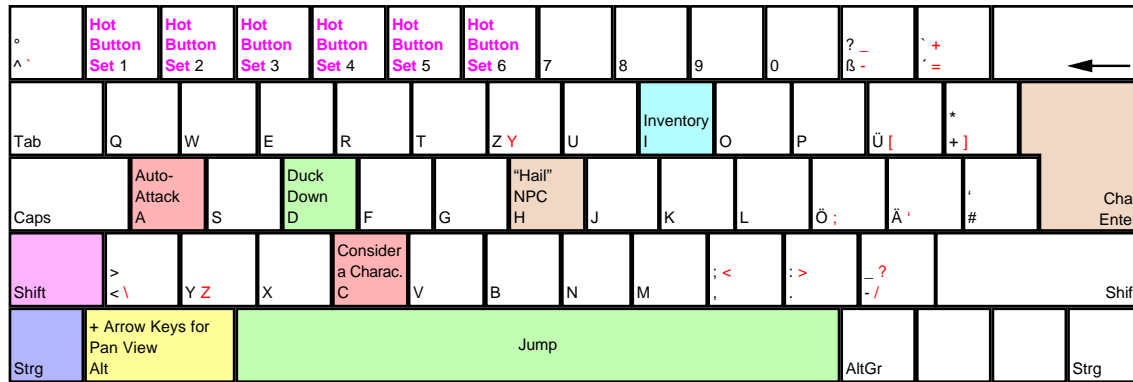

EverQuest

deutsches Tastaturlayout / english keyboard layout

LMB: Toggle Running
RMB: Looking Around / Show Shop Goods / Consider a Character

- A. Vital Statistics
- B. Text Display
- C. Persona
- D. Spells
- E. Macro Buttons
- F. Hot Buttons
- G. View
- H. Viewing Area
- I. Effects
- J. Party
- K. Help/Game Options

more keyboard layouts:
keycard.mogelpower.de