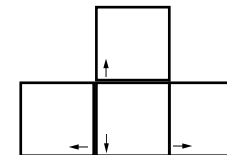

Metal Gear Solid

deutsches Tastaturlayout / english keyboard layout

Move: Move / Move Objects
LMB: Activate / Fire Weapon
RMB: Crawl

CHEATS taken from [dlh.net]

Add '-cheatenable' into command line of the game (mgsl.exe -cheatenable) and use the following keys in game:

- | Key | Effect |
|-----------------|---|
| [F2] | God mode. Please be patient about this mode ability to switch off, so if you see life amount decreasing just press [F2] again. |
| [F4] | Sometimes (I haven't idea about this undeterministic work) makes infinite ammo. |
| [F5] | Normal view mode. Useful after F6 (see later) effect. |
| [F6] | Observe mode. Seems the camera places into the center of the level and you can navigate it. Use [F5] to turn back to normal mode. |
| [F7] | Fast level restart (NOT reload!). You will be placed at level start but will have all that you have before key press. |
| [F8/F9/F11/F12] | Some sort of texturing modes switching. Just experiment with this key by yourself. |