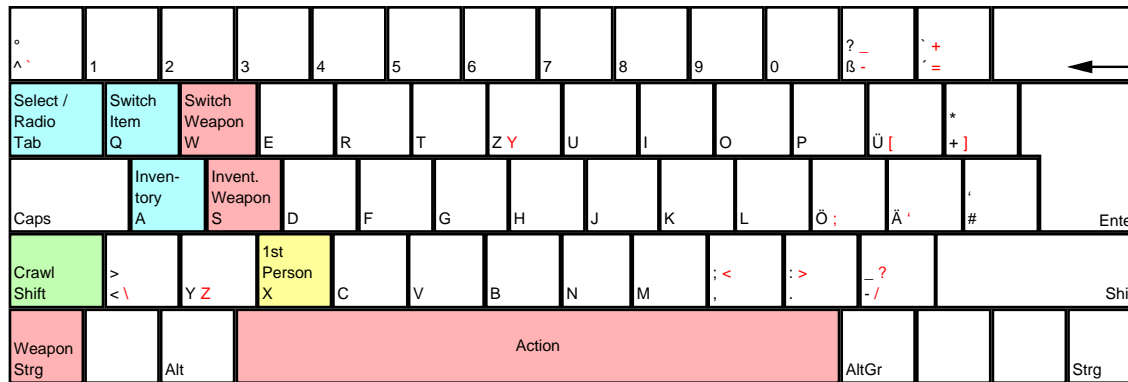

Metal Gear Solid

deutsches Tastaturlayout / english keyboard layout

Move: Move / Move Objects
LMB: Activate / Fire Weapon
RMB: Crawl

CHEATS taken from [dlh.net]

Add '-cheatenable' into command line of the game (mgsl.exe -cheatenable) and use the following keys in game:

- | Key | Effect |
|-----------------|---|
| [F2] | God mode. Please be patient about this mode ability to switch off, so if you see life amount decreasing just press [F2] again. |
| [F4] | Sometimes (I haven't idea about this undeterministic work) makes infinite ammo. |
| [F5] | Normal view mode. Useful after F6 (see later) effect. |
| [F6] | Observe mode. Seems the camera places into the center of the level and you can navigate it. Use [F5] to turn back to normal mode. |
| [F7] | Fast level restart (NOT reload!). You will be placed at level start but will have all that you have before key press. |
| [F8/F9/F11/F12] | Some sort of texturing modes switching. Just experiment with this key by yourself. |