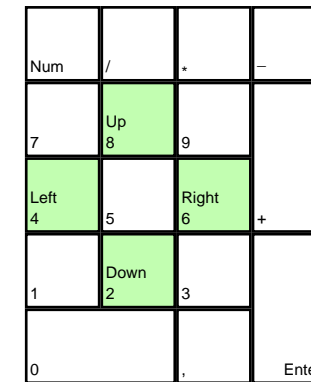

Metal Gear Solid

deutsches Tastaturlayout / english keyboard layout

Move: Move / Move Objects
LMB: Activate / Fire Weapon
RMB: Crawl

CHEATS taken from [dlh.net]

Add '-cheatenable' into command line of the game (mgsl.exe -cheatenable) and use the following keys in game:

- | Key | Effect |
|-----------------|---|
| [F2] | God mode. Please be patient about this mode ability to switch off, so if you see life amount decreasing just press [F2] again. |
| [F4] | Sometimes (I haven't idea about this undeterministic work) makes infinite ammo. |
| [F5] | Normal view mode. Useful after F6 (see later) effect. |
| [F6] | Observe mode. Seems the camera places into the center of the level and you can navigate it. Use [F5] to turn back to normal mode. |
| [F7] | Fast level restart (NOT reload!). You will be placed at level start but will have all that you have before key press. |
| [F8/F9/F11/F12] | Some sort of texturing modes switching. Just experiment with this key by yourself. |