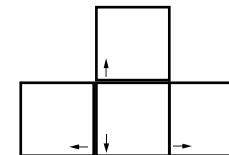

Einfg	Reload Weapon Pos1	Stand Up Bild ↑
Turn Left Entf	Turn Right Ende	Lie Down Bild ↓

	Forward ↑	
Strafe Left ←	Back ↓	Strafe Right →

Num	/	Free Look *	Zoom Out -
Look Left Up 7	Look Up 8	Look Right Up 9	
Look Left 4	Center View 5	Look Right 6	Zoom In +
Left Down 1	Look Down 2	Right Down 3	Toggle 1st / 3rd Person View Enter
Weapon View 0	Tactical View .		

deutsches Tastaturlayout / english keyboard layout

- Move:** Look Around
- LMB:** Fire Gun / Throw Weapon / Use Item in hand
- MMB:** Select Action Menu Item
- RMB:** Zoom In
- Wheel:** Call Action Menu

more keyboard layouts:
keycard.mogelpower.de

OPERATION FLASHPOINT COLD WAR CRISIS

Land/Sea Vehicle Movement

deutsches Tastaturlayout / english keyboard layout

- Move:** Look / Steer (Toggle Num[*])
- LMB:** Fire Weapon / Move to point (when commander)
- RMB:** Select Target / Lock On