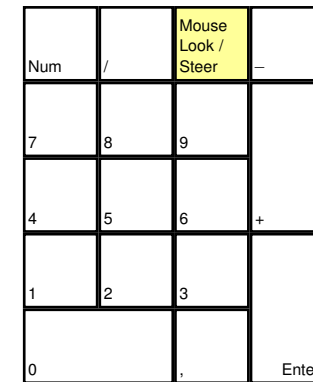

Einfg	Reload Weapon Pos1	Stand Up Bild ↑
Turn Left Entf	Turn Right Ende	Lie Down Bild ↓

	Forward ↑	
Strafe Left ←	Back ↓	Strafe Right →

Num	/	Free Look *	Zoom Out -
Look Left Up 7	Look Up 8	Look Right Up 9	
Look Left 4	Center View 5	Look Right 6	Zoom In +
Left Down 1	Look Down 2	Right Down 3	Toggle 1st / 3rd Person View Enter
Weapon View 0	Tactical View .		

deutsches Tastaturlayout / english keyboard layout

- Move:** Look Around
- LMB:** Fire Gun / Throw Weapon / Use Item in hand
- MMB:** Select Action Menu Item
- RMB:** Zoom In
- Wheel:** Call Action Menu

more keyboard layouts:
keycard.mogelpower.de

OPERATION FLASHPOINT COLD WAR CRISIS

Land/Sea Vehicle Movement

deutsches Tastaturlayout / english keyboard layout

- Move:** Look / Steer (Toggle Num[*])
- LMB:** Fire Weapon / Move to point (when commander)
- RMB:** Select Target / Lock On