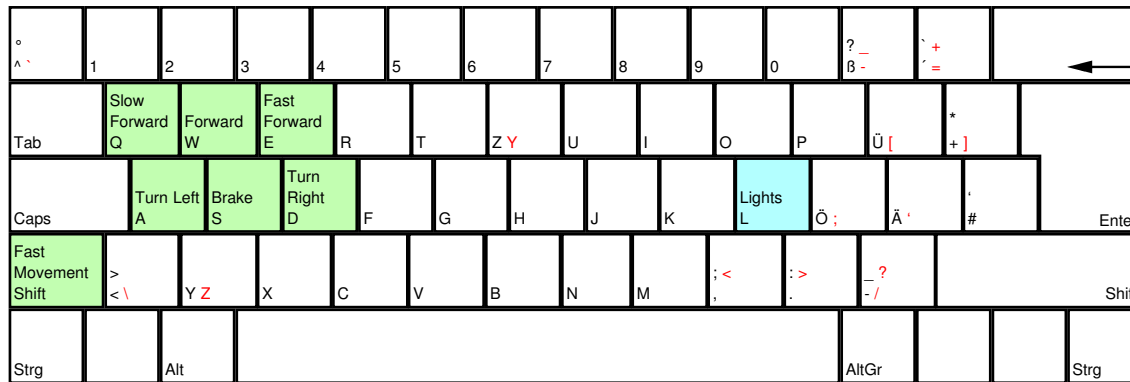

Einfg	Reload Weapon Pos1	Stand Up Bild ↑
Turn Left Entf	Turn Right Ende	Lie Down Bild ↓

	Forward ↑	
Strafe Left ←	Back ↓	Strafe Right →

Num	/	Free Look *	Zoom Out -
Look Left Up 7	Look Up 8	Look Right Up 9	
Look Left 4	Center View 5	Look Right 6	Zoom In +
Left Down 1	Look Down 2	Right Down 3	Toggle 1st / 3rd Person View Enter
Weapon View 0	Tactical View .		

deutsches Tastaturlayout / english keyboard layout

- Move:** Look Around
- LMB:** Fire Gun / Throw Weapon / Use Item in hand
- MMB:** Select Action Menu Item
- RMB:** Zoom In
- Wheel:** Call Action Menu

more keyboard layouts:
keycard.mogelpower.de

OPERATION FLASHPOINT COLD WAR CRISIS

Land/Sea Vehicle Movement

deutsches Tastaturlayout / english keyboard layout

- Move:** Look / Steer (Toggle Num[*])
- LMB:** Fire Weapon / Move to point (when commander)
- RMB:** Select Target / Lock On