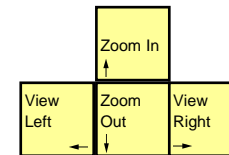

Summoner

deutsches Tastaturlayout / english keyboard layout

- LMB:** Attak / Run To / Talk / Pick Up
- MMB:** Use Nearby Object
- RMB:** Perform Chain Attak
- Wheel:** Zoom Camera

more keyboard layouts:
keycard.mogelpower.de