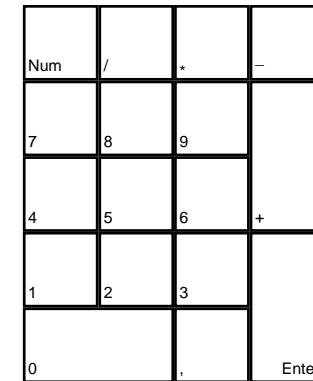

Summoner

deutsches Tastaturlayout / english keyboard layout

- LMB:** Attak / Run To / Talk / Pick Up
- MMB:** Use Nearby Object
- RMB:** Perform Chain Attak
- Wheel:** Zoom Camera

more keyboard layouts:
keycard.mogelpower.de