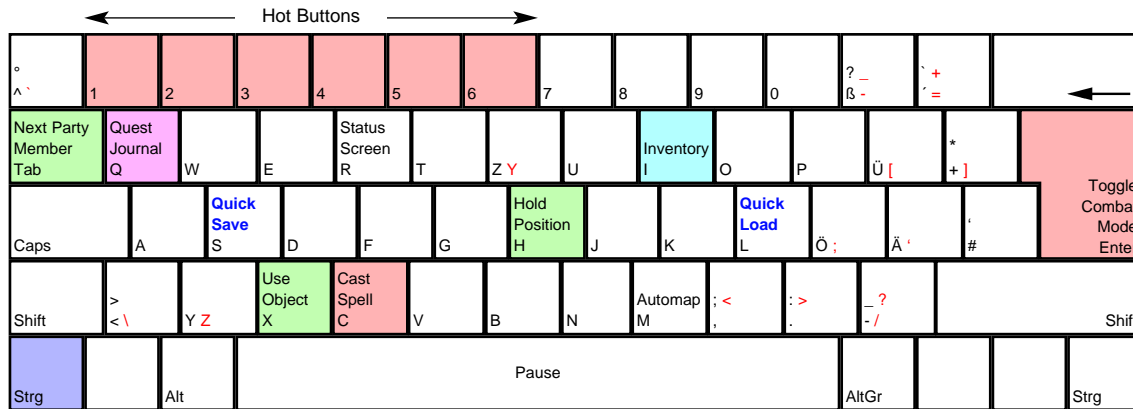

Summoner

deutsches Tastaturlayout / english keyboard layout

- LMB:** Attak / Run To / Talk / Pick Up
- MMB:** Use Nearby Object
- RMB:** Perform Chain Attak
- Wheel:** Zoom Camera

more keyboard layouts:
keycard.mogelpower.de