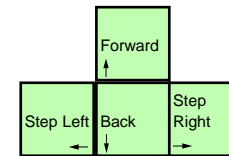

Field & Stream Trophy Hunting 4

deutsches Tastaturlayout / english keyboard layout

- Move:** Look Around
- LMB:** Fire / Use Item
- RMB:** Toggle Weapon Up/Down