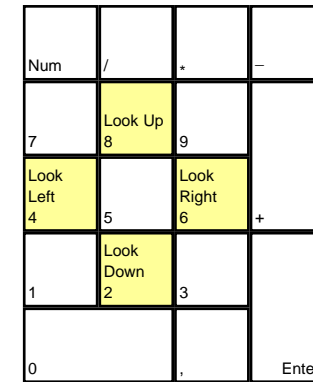

Field & Stream Trophy Hunting 4

deutsches Tastaturlayout / english keyboard layout

- Move:** Look Around
- LMB:** Fire / Use Item
- RMB:** Toggle Weapon Up/Down