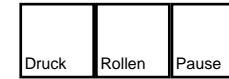

Field & Stream Trophy Hunting 4

deutsches Tastaturlayout / english keyboard layout

- Move:** Look Around
- LMB:** Fire / Use Item
- RMB:** Toggle Weapon Up/Down