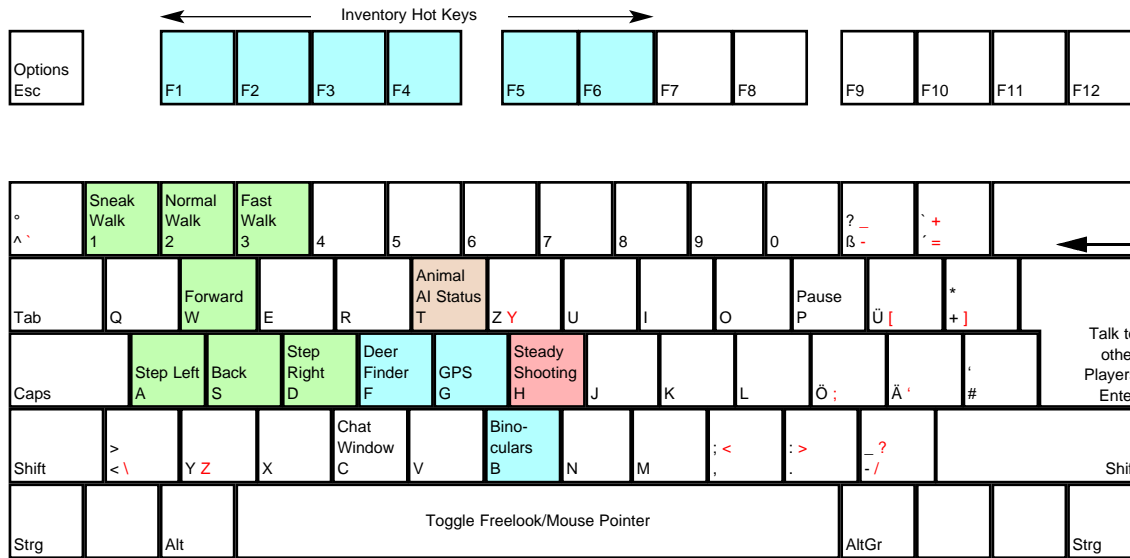

Field & Stream Trophy Hunting 4

deutsches Tastaturlayout / english keyboard layout

- Move:** Look Around
- LMB:** Fire / Use Item
- RMB:** Toggle Weapon Up/Down