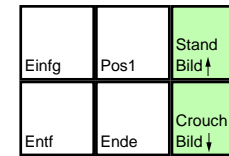

Field & Stream Trophy Hunting 4

deutsches Tastaturlayout / english keyboard layout

- Move:** Look Around
- LMB:** Fire / Use Item
- RMB:** Toggle Weapon Up/Down