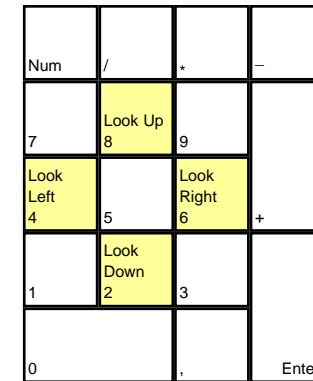

Field & Stream Trophy Hunting 5

deutsches Tastaturlayout / english keyboard layout

- Move:** Look Around
- LMB:** Fire / Use Item
- RMB:** Toggle Weapon Up/Down