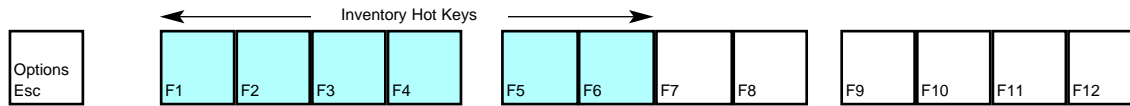

Field & Stream Trophy Hunting 5

deutsches Tastaturlayout / english keyboard layout

- Move:** Look Around
- LMB:** Fire / Use Item
- RMB:** Toggle Weapon Up/Down