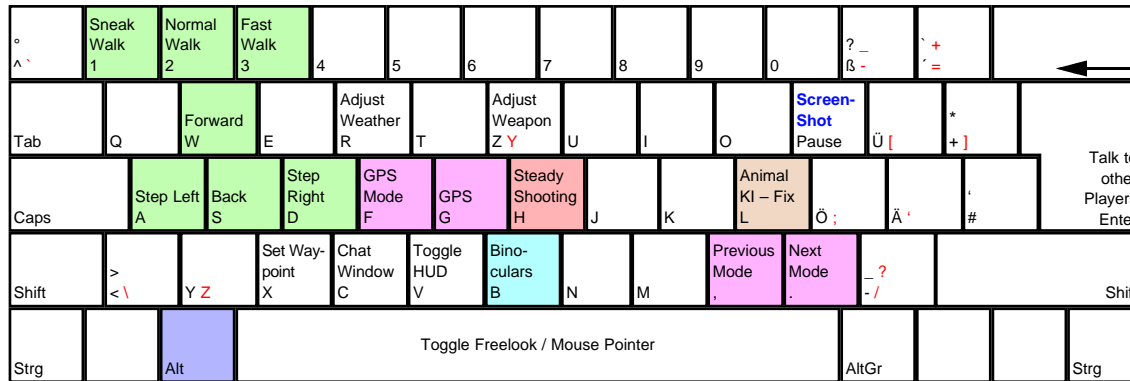

Field & Stream Trophy Hunting 5

deutsches Tastaturlayout / english keyboard layout

- Move:** Look Around
- LMB:** Fire / Use Item
- RMB:** Toggle Weapon Up/Down