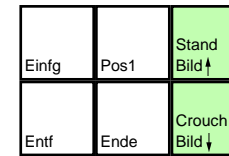

Field & Stream Trophy Hunting 5

deutsches Tastaturlayout / english keyboard layout

- Move:** Look Around
- LMB:** Fire / Use Item
- RMB:** Toggle Weapon Up/Down