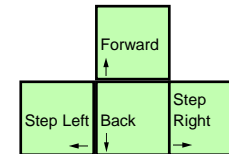

Field & Stream Trophy Hunting 5

deutsches Tastaturlayout / english keyboard layout

- Move:** Look Around
- LMB:** Fire / Use Item
- RMB:** Toggle Weapon Up/Down