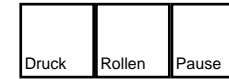

Field & Stream Trophy Hunting 5

deutsches Tastaturlayout / english keyboard layout

- Move:** Look Around
- LMB:** Fire / Use Item
- RMB:** Toggle Weapon Up/Down