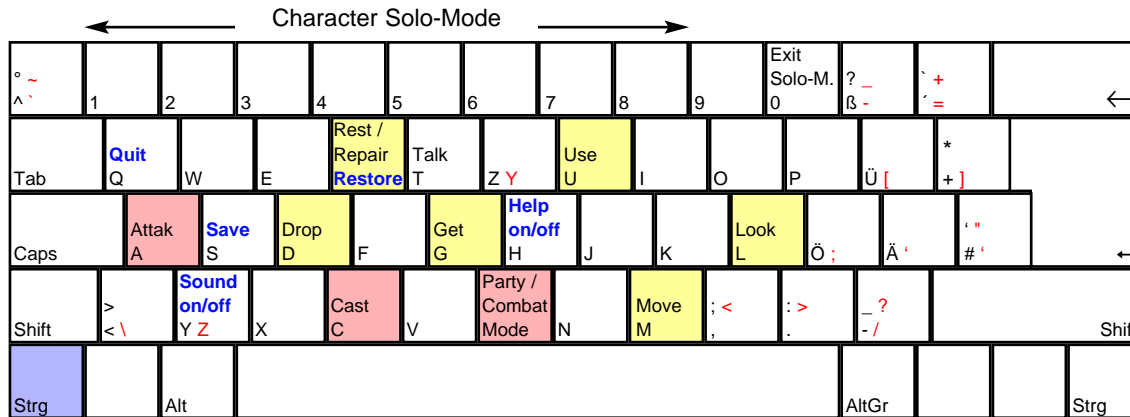

Ultima VI The False Prophet

USE (U) operates any object that has some function. Among other things, it will let you open and close doors and chests, enter or exit ships, climb ladders, milk cows, mount horses, light or extinguish fires, look into telescopes or crystal balls, ring bells, eat or drink food and beverages, or play musical instruments. When using a musical instrument, you play it with the numbers 0 through 9, and press <enter> when finished.

deutsches Tastaturlayout / english keyboard layout