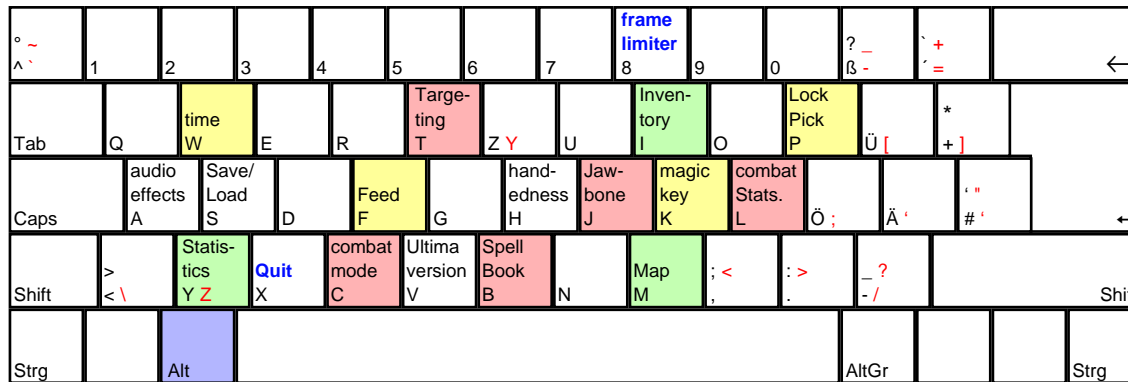

# ULTIMA VII + Serpent Isle

deutsches Tastaturlayout / english keyboard layout

	LMB	RMB
click	Look	Take one Step
double click	Use/Talk/Attak	Find a Path
click and hold	Move an Item	Walk Continously

Serpent Isle special keys

### Cheats for Serpent Isle:

Start the game with serpent pass (if you are running the Silver Seed add on: serpent manimal) (all lower case) Now you have the following key combination:  
 [F1] - Cheat help  
 [F2] - Cheat menu  
 [F3] - Teleport map  
 [F4] - Single step modus