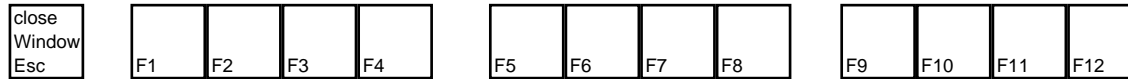

# ULTIMA VII + Serpent Isle

deutsches Tastaturlayout / english keyboard layout

	LMB	RMB
click	Look	Take one Step
double click	Use/Talk/Attak	Find a Path
click and hold	Move an Item	Walk Continously

Serpent Isle special keys