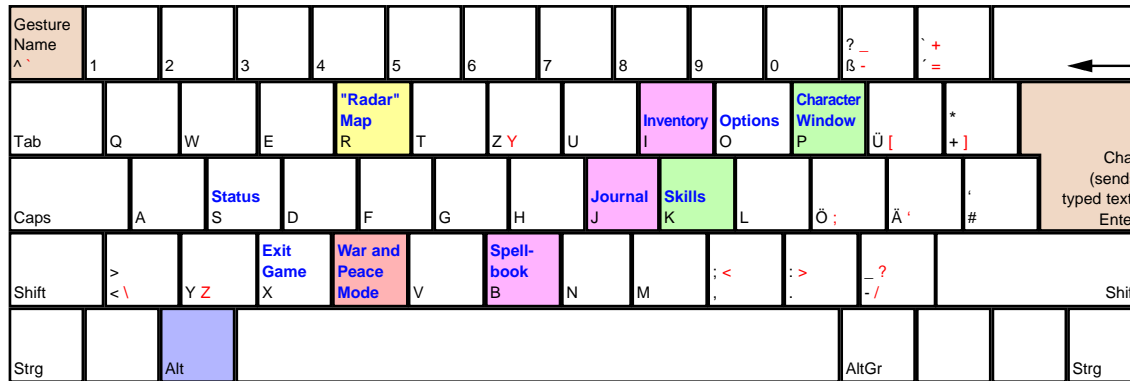

Ultima Online Third Dawn

deutsches Tastaturlayout / english keyboard layout

- LMB (on a Character or Item):
- 2x LMB (on a Character or Item):
- 2x LMB (on Doors or Containers):
- [Alt] + LMB (on another Character):
- [Alt] + LMB (on Self):
- Hold RMB:
- 2x RMB:
- Wheel:

- Character / Item Name
- Character Info / **Attack** / Use Item
- Opens the Door / Containers
- Follows that Character
- Stops Following
- Moving Your Character To ...
- Pathfind
- Zoom View

more keyboard layouts:
keycard.mogelpower.de