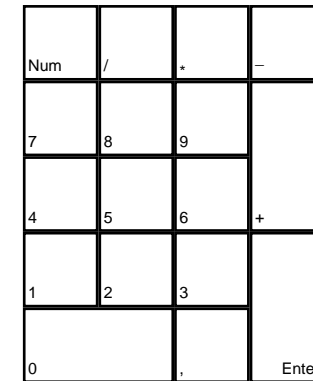

Ultima Online Third Dawn

deutsches Tastaturlayout / english keyboard layout

- LMB (on a Character or Item):
- 2x LMB (on a Character or Item):
- 2x LMB (on Doors or Containers):
- [Alt] + LMB (on another Character):
- [Alt] + LMB (on Self):
- Hold RMB:
- 2x RMB:
- Wheel:

- Character / Item Name
- Character Info / **Attack** / Use Item
- Opens the Door / Containers
- Follows that Character
- Stops Following
- Moving Your Character To ...
- Pathfind
- Zoom View

more keyboard layouts:
keycard.mogelpower.de