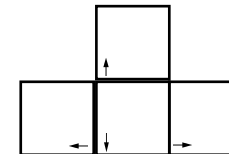

Ultima Online Third Dawn

deutsches Tastaturlayout / english keyboard layout

- LMB (on a Character or Item):
- 2x LMB (on a Character or Item):
- 2x LMB (on Doors or Containers):
- [Alt] + LMB (on another Character):
- [Alt] + LMB (on Self):
- Hold RMB:
- 2x RMB:
- Wheel:

- Character / Item Name
- Character Info / **Attack** / Use Item
- Opens the Door / Containers
- Follows that Character
- Stops Following
- Moving Your Character To ...
- Pathfind
- Zoom View

more keyboard layouts:
keycard.mogelpower.de