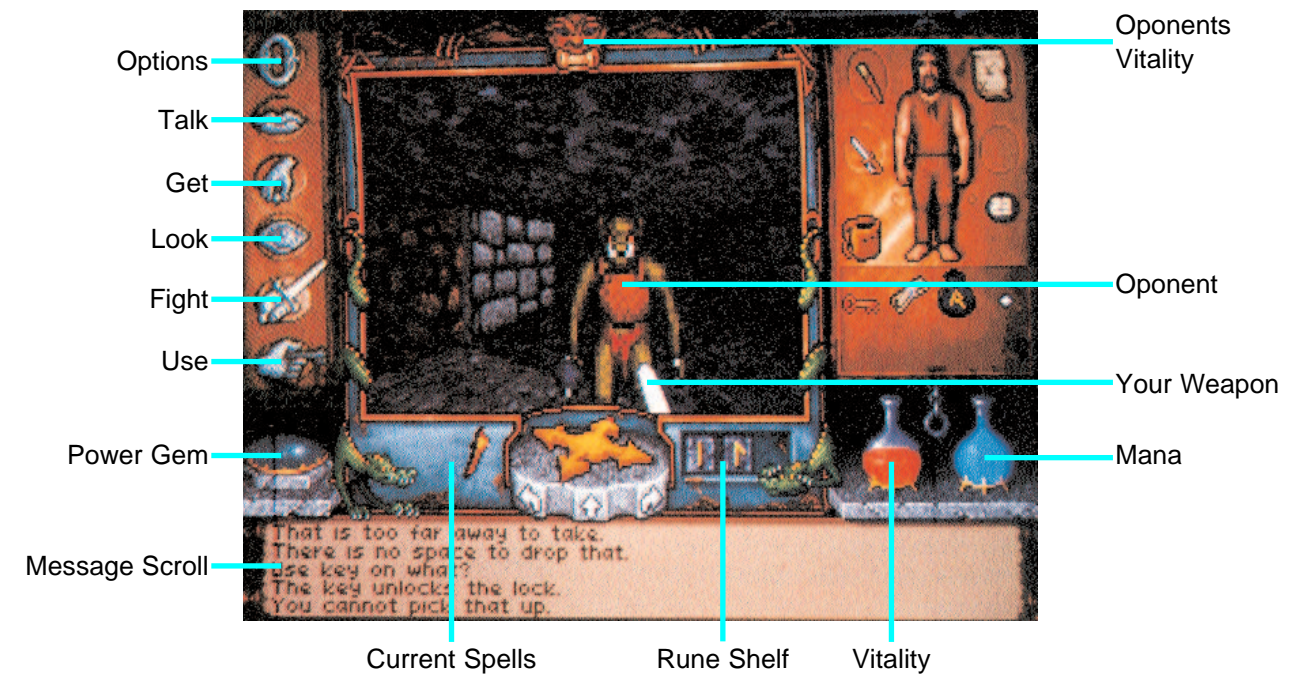

Ultima Underworld

Esc	game option F1	talk mode F2	get mode F3	look mode F4	fight mode F5	use mode F6	character panel F7	cast spell F8	track skill F9	sleep F10	F11	F12

Druck	Rollen	Pause

cursor movement

° ~ ^ `	look down 1	center view 2	look up 3	4	5	6	7	8	9	0	? - β -	' + ' =	←
hot area right / left Tab	fly down quit Q	run forward W	fly up E	restore-game R	T	Z Y	U	I	O	Bash P	Ü [	* +]	
Caps	turn left A	walk save S	turn right details D	sound effects F	G	H	jump long j. J	K	L	Ö ;	Ä ' ' "	# ' ' "	↵
easy move Shift	> < \	slide left Y Z	walk back X	slide right C	V	B	N	change music M	Slash ;	Thrust :	- ? - /		Shift
Strg		Alt								AltGr			Strg

Einfg	top of list Pos1	top of list Bild↑
Entf	bottom of list Ende	bottom of list Bild↓

option above ↑	option below ↓	right one column →
left one column ←		

Num	+	*	-
7	8	9	
4	5	6	+
1	2	3	
left mouse button 0		right mouse button ,	↵

deutsches Tastaturlayout / english keyboard layout

more keyboard layouts:
keycard.mogelpower.de