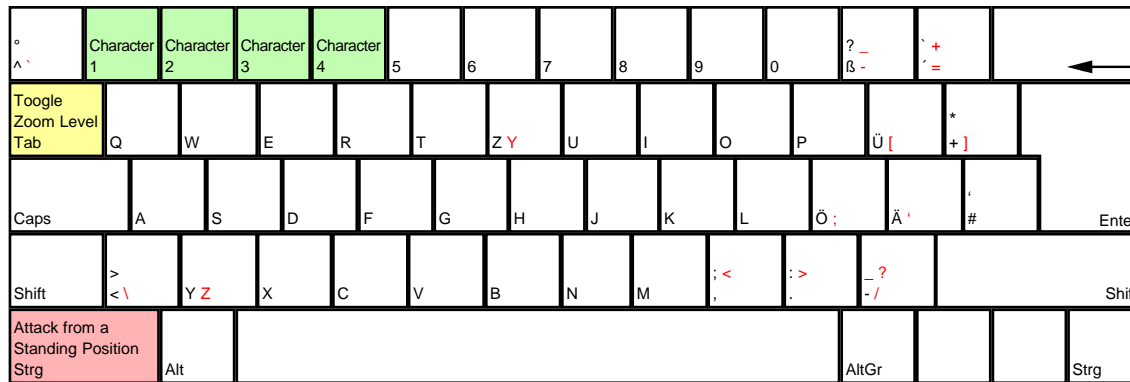

Hexplore

deutsches Tastaturlayout / [english keyboard layout](#)

LMB: Go To / Attack / Talk To
RMB: Turn Map

CHEATS taken from [dlh.net]

Press [Enter] in the game and type in the code, confirm with [Enter].
The codes are case sensitive:

My Drug#	Selected weapon gets # ammo
Mister White	Invulnerability
Glory Day	Fog of War OFF
Rat Race	Energy complete
Talking To ME	Destroy all enemies

more keyboard layouts:
keycard.mogelpower.de