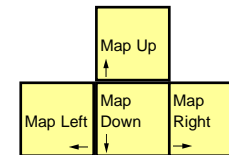

Hexplore

deutsches Tastaturlayout / [english keyboard layout](#)

LMB: Go To / Attack / Talk To
RMB: Turn Map

CHEATS taken from [dlh.net]

Press [Enter] in the game and type in the code, confirm with [Enter].
The codes are case sensitive: