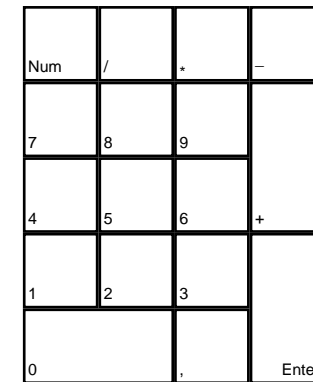

Hexplore

deutsches Tastaturlayout / [english keyboard layout](#)

LMB: Go To / Attack / Talk To
RMB: Turn Map

CHEATS taken from [dlh.net]

Press [Enter] in the game and type in the code, confirm with [Enter].
The codes are case sensitive:

My Drug#	Selected weapon gets # ammo
Mister White	Invulnerability
Glory Day	Fog of War OFF
Rat Race	Energy complete
Talking To ME	Destroy all enemies

more keyboard layouts:
keycard.mogelpower.de