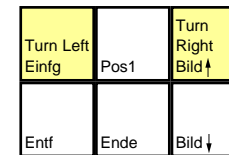

Hexplore

deutsches Tastaturlayout / [english keyboard layout](#)

LMB: Go To / Attack / Talk To
RMB: Turn Map

CHEATS taken from [dlh.net]

Press [Enter] in the game and type in the code, confirm with [Enter].
The codes are case sensitive:

My Drug#	Selected weapon gets # ammo
Mister White	Invulnerability
Glory Day	Fog of War OFF
Rat Race	Energy complete
Talking To ME	Destroy all enemies

more keyboard layouts:
keycard.mogelpower.de