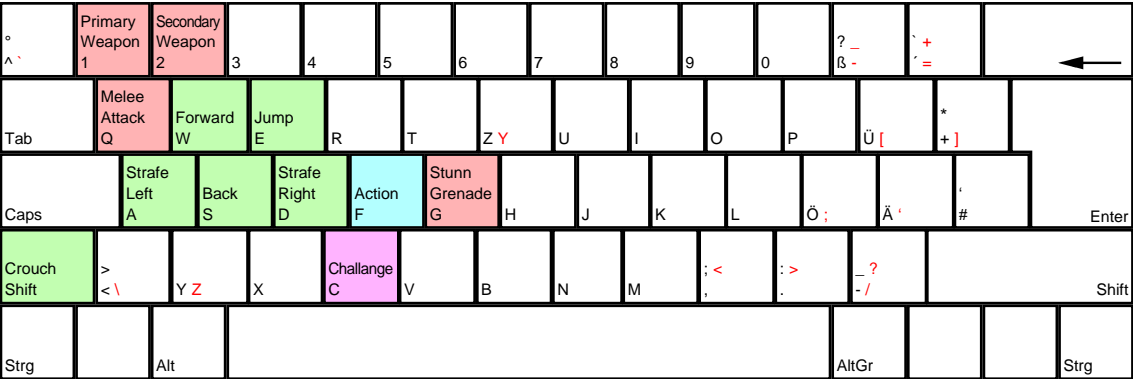

Judge Dredd: Dredd versus Death

deutsches Tastaturlayout / english keyboard layout

- Move:** Look Around
- LMB:** Fire Primary Weapon
- MMB:** Aim / Zoom
- RMB:** Change Ammo Type