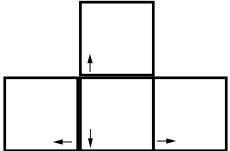

Judge Dredd: Dredd versus Death

deutsches Tastaturlayout / english keyboard layout

- Move:** Look Around
- LMB:** Fire Primary Weapon
- MMB:** Aim / Zoom
- RMB:** Change Ammo Type