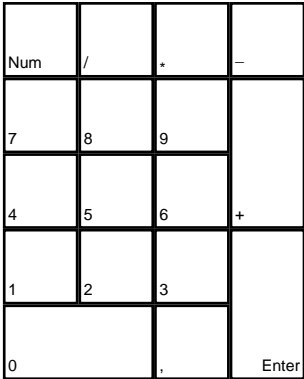

Judge Dredd: Dredd versus Death

deutsches Tastaturlayout / english keyboard layout

- Move:** Look Around
- LMB:** Fire Primary Weapon
- MMB:** Aim / Zoom
- RMB:** Change Ammo Type