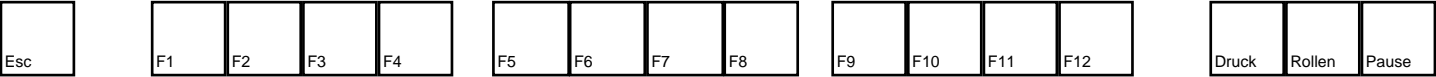

Judge Dredd: Dredd versus Death

deutsches Tastaturlayout / english keyboard layout

- Move:** Look Around
- LMB:** Fire Primary Weapon
- MMB:** Aim / Zoom
- RMB:** Change Ammo Type