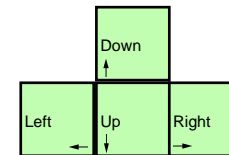

# Tornado

deutsches Tastaturlayout / english keyboard layout

- Stick:** Flight Control
- B1:** Fire Weapon
- B2:** Cycle Air to Air Weapon