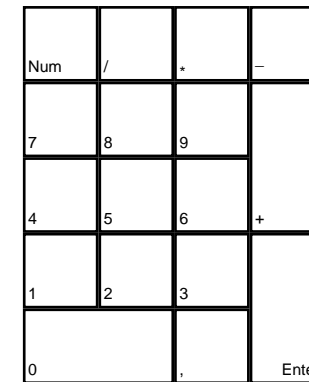

# Tornado

deutsches Tastaturlayout / english keyboard layout

- Stick:** Flight Control
- B1:** Fire Weapon
- B2:** Cycle Air to Air Weapon