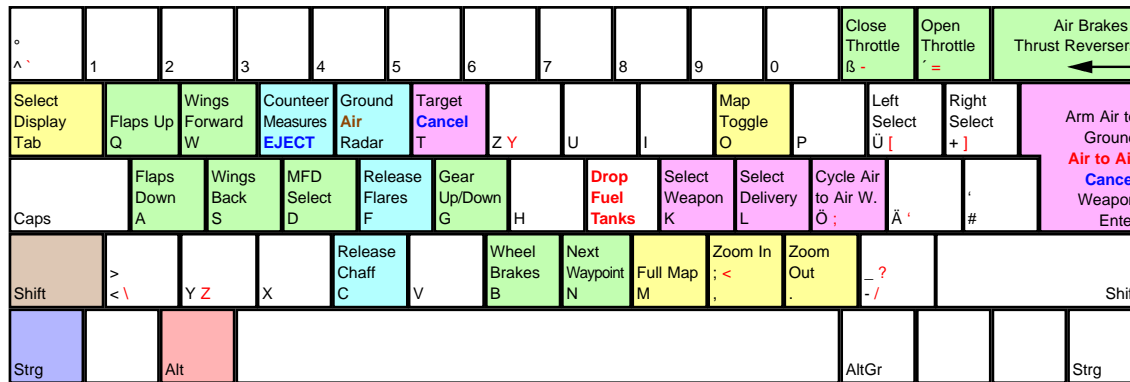

# Tornado

deutsches Tastaturlayout / english keyboard layout

- Stick:** Flight Control
- B1:** Fire Weapon
- B2:** Cycle Air to Air Weapon