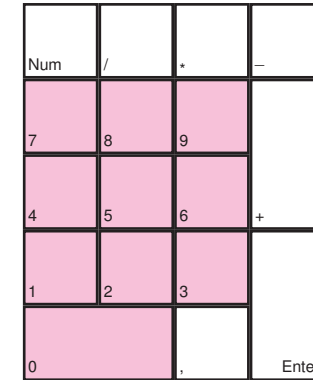

ACT of WAR

Select Hero

deutsches Tastaturlayout / english keyboard layout

LMB: Select
2 x LMB: select same Units
Wheel: Zoom

more keyboard layouts:
keycard.mogelpower.de