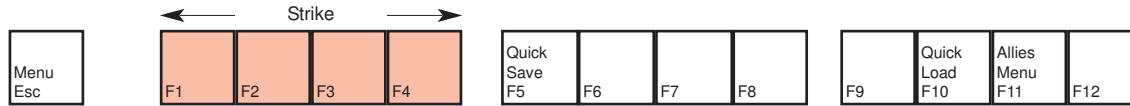

ACT of WAR

Select Hero

deutsches Tastaturlayout / english keyboard layout

LMB: Select
2 x LMB: select same Units
Wheel: Zoom

more keyboard layouts:
keycard.mogelpower.de