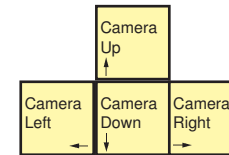

ACT of WAR

Select Hero

deutsches Tastaturlayout / english keyboard layout

LMB: Select
2 x LMB: select same Units
Wheel: Zoom

more keyboard layouts:
keycard.mogelpower.de