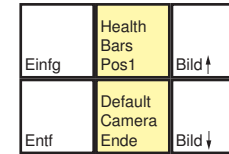

ACT of WAR

Select Hero

deutsches Tastaturlayout / english keyboard layout

LMB: Select
2 x LMB: select same Units
Wheel: Zoom

more keyboard layouts:
keycard.mogelpower.de