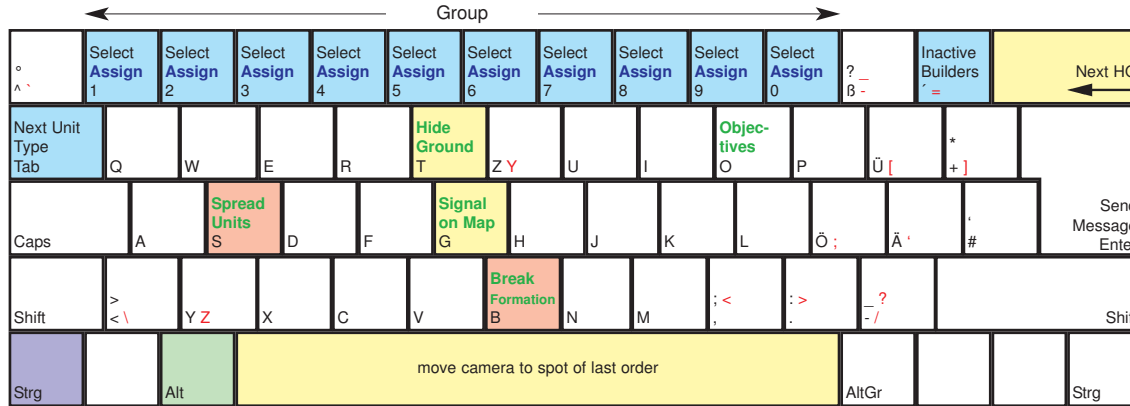

ACT of WAR

Select Hero

deutsches Tastaturlayout / english keyboard layout

LMB: Select
2 x LMB: select same Units
Wheel: Zoom

more keyboard layouts:
keycard.mogelpower.de