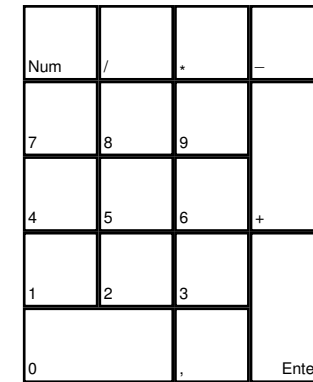

Alone in the Dark 2

deutsches Tastaturlayout / [english keyboard layout](#)

Use of Space Bar
Push
 Press Space Bar and direction key for moving objects.
Fight
 Kepp Space Bar pressed for Attack Mode.
 Use direction keys for the Attack with punches and kicks or a head butt.
 For fighting with a weapon select it from the inventory.
 While Using a cutting weapon use direction keys for attack.
 While using a fire weapon use left and right for aiming and up key for fire.