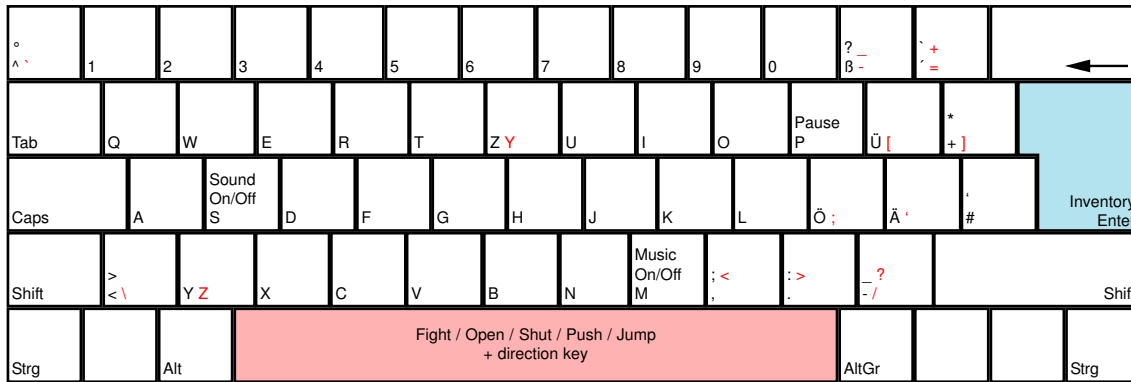

Alone in the Dark 2

deutsches Tastaturlayout / [english keyboard layout](#)

Use of Space Bar
Push
 Press Space Bar and direction key for moving objects.
Fight
 Kepp Space Bar pressed for Attack Mode.
 Use direction keys for the Attack with punches and kicks or a head butt.
 For fighting with a weapon select it from the inventory.
 While Using a cutting weapon use direction keys for attack.
 While using a fire weapon use left and right for aiming and up key for fire.

CHEATS taken from [dlh.net]
 HexCheat:
 Edit save0.itd with the hex editor and go to sector 0047 and change the byte 0056 to FF