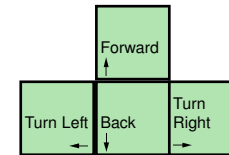

Alone in the Dark 2

deutsches Tastaturlayout / [english keyboard layout](#)

Use of Space Bar
Push
 Press Space Bar and direction key for moving objects.
Fight
 Kepp Space Bar pressed for Attack Mode.
 Use direction keys for the Attack with punches and kicks or a head butt.
 For fighting with a weapon select it from the inventory.
 While Using a cutting weapon use direction keys for attack.
 While using a fire weapon use left and right for aiming and up key for fire.