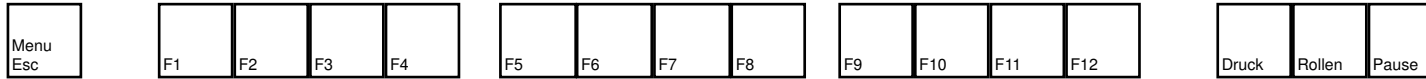

Alone in the Dark 2

deutsches Tastaturlayout / [english keyboard layout](#)

Use of Space Bar
Push
 Press Space Bar and direction key for moving objects.
Fight
 Kepp Space Bar pressed for Attack Mode.
 Use direction keys for the Attack with punches and kicks or a head butt.
 For fighting with a weapon select it from the inventory.
 While Using a cutting weapon use direction keys for attack.
 While using a fire weapon use left and right for aiming and up key for fire.