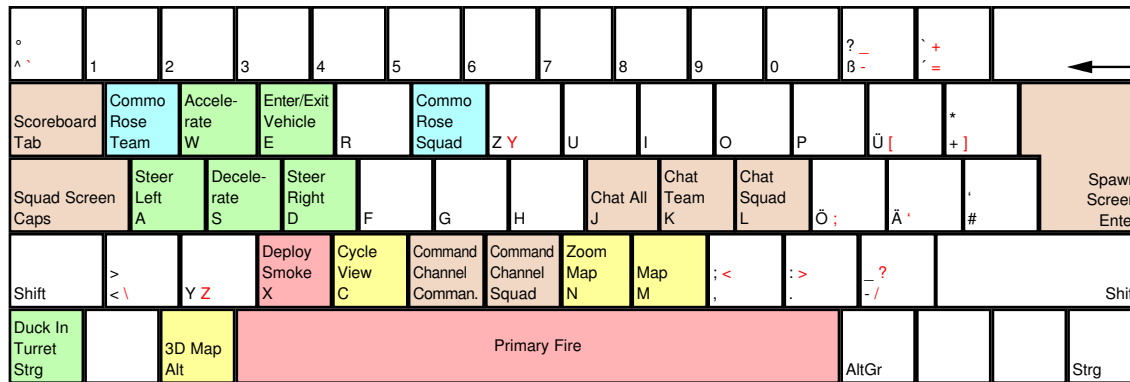

← Weapons →

° ^ `	1	2	Toggle Fire Mode 3	4	5	6	7	8	9	0	? _ β -	` + ' =	←
Scoreboard Tab	Commo Rose Team	Forward W	Enter/Exit Vehicle E	Reload R	Commo Rose Squad	Z	Y	U	I	O	P	Ü [' +]	Spawn Screen Enter
Squad Screen Caps	Strafe Left A	Back S	Strafe Right D	Cycle Weapon F	Pick Up Gear G	H	Chat All J	Chat Team K	Chat Squad L	Ö ;	Ä ' #		
Sprint / Swim Fast Shift	> \	Prone Y Z	X	Cycle View C	Command Channel Comman.	Command Channel Squad	Zoom Map N	Map M	: <	: >	- ? - /	Shift	
Crouch Strg		3D Map Alt	Jump						AltGr			Strg	

deutsches Tastaturlayout / english keyboard layout

Create Squad Einfg	Squad Screen Pos1	Vote Yes Bild ↑
Entf	Ende	Vote No Bild ↓

	↑	
←	↓	→

Num	/	*	-
7	8	9	
4	5	6	
1	2	3	
0	.	Enter	

LMB: Fire Weapon
RMB: Zoom
Wheel: Cycle Weapon

more keyboard layouts:
keycard.mogelpower.de

Battlefield 2 Land and See

deutsches Tastaturlayout / english keyboard layout

- Move:** Move Turret
- LMB:** Primary Fire
- RMB:** Alternate Fire

more keyboard layouts:
keycard.mogelpower.de

Battlefield 2 Air

deutsches Tastaturlayout / english keyboard layout

LMB: Fire
RMB: Alternate Fire

more keyboard layouts:
keycard.mogelpower.de

Battlefield 2 Commander

Esc	F1	F2	F3	F4	F5	F6	F7	F8	Inside View F9	Chase View F10	Front View F11	Fly-by View F12	Screen Shot Druck	Rollen	Pause
-----	----	----	----	----	----	----	----	----	-------------------	-------------------	-------------------	--------------------	----------------------	--------	-------