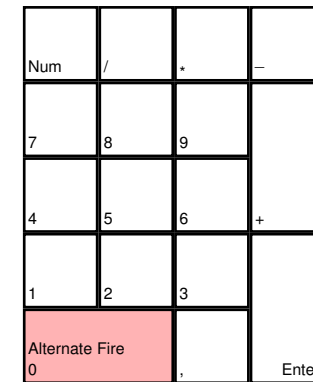

← Weapons →

° ^ `	1	2	Toggle Fire Mode 3	4	5	6	7	8	9	0	? _ β -	` + ' =	←
Scoreboard Tab	Commo Rose Team	Forward W	Enter/Exit Vehicle E	Reload R	Commo Rose Squad	Z	Y	U	I	O	P	Ü [' +]	Spawn Screen Enter
Squad Screen Caps	Strafe Left A	Back S	Strafe Right D	Cycle Weapon F	Pick Up Gear G	H	Chat All J	Chat Team K	Chat Squad L	Ö ;	Ä ' #		
Sprint / Swim Fast Shift	> \	Prone Y Z	X	Cycle View C	Command Channel Comman.	Command Channel Squad	Zoom Map N	Map M	: <	: >	- ? - /	Shift	
Crouch Strg		3D Map Alt	Jump						AltGr			Strg	

deutsches Tastaturlayout / english keyboard layout

Create Squad Einfg	Squad Screen Pos1	Vote Yes Bild ↑
Entf	Ende	Vote No Bild ↓

	↑	
←	↓	→

Num	/	*	-
7	8	9	
4	5	6	
1	2	3	
0	.	Enter	

LMB: Fire Weapon
RMB: Zoom
Wheel: Cycle Weapon

more keyboard layouts:
keycard.mogelpower.de

Battlefield 2 Land and See

deutsches Tastaturlayout / english keyboard layout

- Move:** Move Turret
- LMB:** Primary Fire
- RMB:** Alternate Fire

more keyboard layouts:
keycard.mogelpower.de