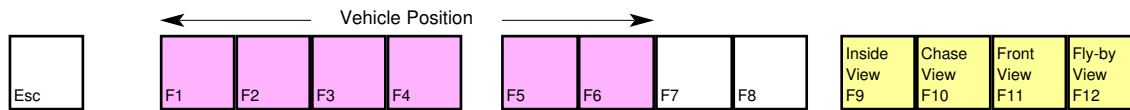

Battlefield 2 Infantry

Esc	F1	F2	F3	F4	F5	F6	F7	F8	Inside View F9	Chase View F10	Front View F11	Fly-by View F12	Screen Shot Druck	Rollen	Pause

← Weapons →

° ^ `	1	2	Toggle Fire Mode 3	4	5	6	7	8	9	0	? _ β -	` + ' =	←
Scoreboard Tab	Commo Rose Team	Forward W	Enter/Exit Vehicle E	Reload R	Commo Rose Squad	Z	Y	U	I	O	P	Ü [' +]	Spawn Screen Enter
Squad Screen Caps	Strafe Left A	Back S	Strafe Right D	Cycle Weapon F	Pick Up Gear G	H	Chat All J	Chat Team K	Chat Squad L	Ö ;	Ä ' #		
Sprint / Swim Fast Shift	> \	Prone Y Z	X	Cycle View C	Command Channel Comman.	Command Channel Squad	Zoom Map N	Map M	: <	: >	- ? - /	Shift	
Crouch Strg		3D Map Alt	Jump						AltGr			Strg	

deutsches Tastaturlayout / english keyboard layout

Create Squad Einfg	Squad Screen Pos1	Vote Yes Bild ↑
Entf	Ende	Vote No Bild ↓

	↑	
←	↓	→

Num	/	*	-	
7	8	9		
4	5	6		+
1	2	3		
0	.	Enter		

LMB: Fire Weapon
RMB: Zoom
Wheel: Cycle Weapon

more keyboard layouts:
keycard.mogelpower.de

Battlefield 2 Land and See

deutsches Tastaturlayout / english keyboard layout

- **Move:** Move Turret
- **LMB:** Primary Fire
- **RMB:** Alternate Fire

more keyboard layouts:
keycard.mogelpower.de