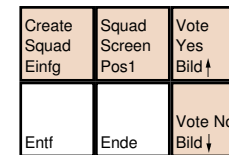

← Weapons →

° ^ `	1	2	Toggle Fire Mode 3	4	5	6	7	8	9	0	? _ β -	` + ' =	←
Scoreboard Tab	Commo Rose Team	Forward W	Enter/Exit Vehicle E	Reload R	Commo Rose Squad	Z	Y	U	I	O	P	Ü [' +]	Spawn Screen Enter
Squad Screen Caps	Strafe Left A	Back S	Strafe Right D	Cycle Weapon F	Pick Up Gear G	H	Chat All J	Chat Team K	Chat Squad L	Ö ;	Ä ' #		
Sprint / Swim Fast Shift	> \	Prone Y Z	X	Cycle View C	Command Channel Comman.	Command Channel Squad	Zoom Map N	Map M	: <	: >	- ? - /	Shift	
Crouch Strg		3D Map Alt	Jump						AltGr			Strg	

deutsches Tastaturlayout / english keyboard layout

Create Squad Einfg	Squad Screen Pos1	Vote Yes Bild ↑
Entf	Ende	Vote No Bild ↓

	↑	
←	↓	→

Num	/	*	-
7	8	9	
4	5	6	
1	2	3	
0	.	Enter	

LMB: Fire Weapon
RMB: Zoom
Wheel: Cycle Weapon

more keyboard layouts:
keycard.mogelpower.de

Battlefield 2 Land and See

deutsches Tastaturlayout / english keyboard layout

- Move:** Move Turret
- LMB:** Primary Fire
- RMB:** Alternate Fire

more keyboard layouts:
keycard.mogelpower.de