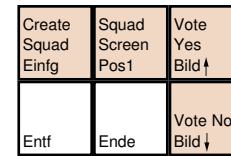

← Weapons →

° ^ `	1	2	Toggle Fire Mode 3	4	5	6	7	8	9	0	? _ β -	` + ' =	←
Scoreboard Tab	Commo Rose Team	Forward W	Enter/Exit Vehicle E	Reload R	Commo Rose Squad	Z	Y	U	I	O	P	Ü [' +]	Spawn Screen Enter
Squad Screen Caps	Strafe Left A	Back S	Strafe Right D	Cycle Weapon F	Pick Up Gear G	H	Chat All J	Chat Team K	Chat Squad L	Ö ;	Ä ' #		
Sprint / Swim Fast Shift	> \	Prone Y Z	X	Cycle View C	Command Channel Comman.	Command Channel Squad	Zoom Map N	Map M	: <	: >	- ? - /	Shift	
Crouch Strg		3D Map Alt	Jump						AltGr			Strg	

deutsches Tastaturlayout / english keyboard layout

Create Squad Einfg	Squad Screen Pos1	Vote Yes Bild ↑
Entf	Ende	Vote No Bild ↓

	↑	
←	↓	→

Num	/	*	-
7	8	9	
4	5	6	
1	2	3	
0	.	Enter	

LMB: Fire Weapon
RMB: Zoom
Wheel: Cycle Weapon

more keyboard layouts:
keycard.mogelpower.de

Battlefield 2 Land and See

deutsches Tastaturlayout / english keyboard layout

- Move:** Move Turret
- LMB:** Primary Fire
- RMB:** Alternate Fire

more keyboard layouts:
keycard.mogelpower.de

Battlefield 2 Air

deutsches Tastaturlayout / english keyboard layout

LMB: Fire
RMB: Alternate Fire

more keyboard layouts:
keycard.mogelpower.de

Battlefield 2 Commander

Esc	F1	F2	F3	F4	F5	F6	F7	F8	Inside View F9	Chase View F10	Front View F11	Fly-by View F12	Screen Shot Druck	Rollen	Pause
-----	----	----	----	----	----	----	----	----	-------------------	-------------------	-------------------	--------------------	----------------------	--------	-------