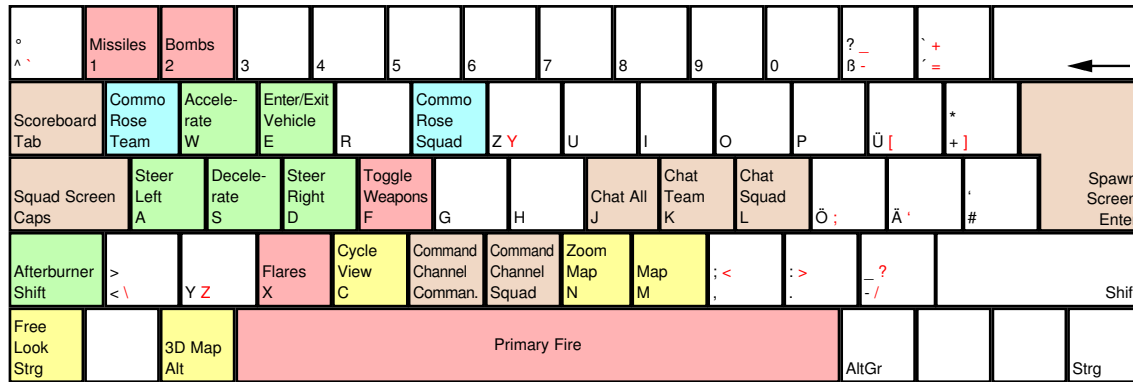

← Weapons →

° ^ `	1	2	Toggle Fire Mode 3	4	5	6	7	8	9	0	? _ β -	` + ' =	←
Scoreboard Tab	Commo Rose Team	Forward W	Enter/Exit Vehicle E	Reload R	Commo Rose Squad	Z	Y	U	I	O	P	Ü [' +]	Spawn Screen Enter
Squad Screen Caps	Strafe Left A	Back S	Strafe Right D	Cycle Weapon F	Pick Up Gear G	H	Chat All J	Chat Team K	Chat Squad L	Ö ;	Ä ' #		
Sprint / Swim Fast Shift	> \	Prone Y Z	X	Cycle View C	Command Channel Comman.	Command Channel Squad	Zoom Map N	Map M	: <	: >	- ? - /	Shift	
Crouch Strg		3D Map Alt	Jump						AltGr			Strg	

deutsches Tastaturlayout / english keyboard layout

Create Squad Einfg	Squad Screen Pos1	Vote Yes Bild ↑
Entf	Ende	Vote No Bild ↓

	↑	
←	↓	→

Num	/	*	-
7	8	9	
4	5	6	
1	2	3	
0	.	Enter	

LMB: Fire Weapon
RMB: Zoom
Wheel: Cycle Weapon

more keyboard layouts:
keycard.mogelpower.de

Battlefield 2 Land and See

deutsches Tastaturlayout / english keyboard layout

- Move:** Move Turret
- LMB:** Primary Fire
- RMB:** Alternate Fire

more keyboard layouts:
keycard.mogelpower.de

Battlefield 2 Air

deutsches Tastaturlayout / english keyboard layout

LMB: Fire
RMB: Alternate Fire

more keyboard layouts:
keycard.mogelpower.de

Battlefield 2 Commander

Esc	F1	F2	F3	F4	F5	F6	F7	F8	Inside View F9	Chase View F10	Front View F11	Fly-by View F12	Screen Shot Druck	Rollen	Pause
-----	----	----	----	----	----	----	----	----	-------------------	-------------------	-------------------	--------------------	----------------------	--------	-------