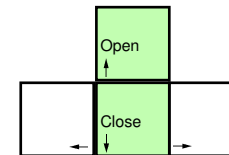

Battlefield 2 Land and See