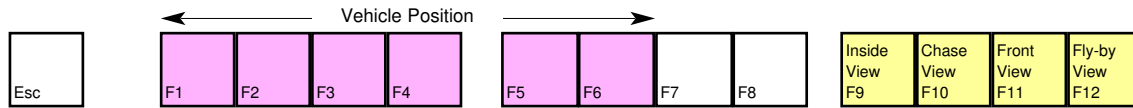

Battlefield 2 Air

deutsches Tastaturlayout / english keyboard layout

LMB: Fire
RMB: Alternate Fire

more keyboard layouts:
keycard.mogelpower.de

Battlefield 2 Commander

Esc	F1	F2	F3	F4	F5	F6	F7	F8	Inside View F9	Chase View F10	Front View F11	Fly-by View F12	Screen Shot Druck	Rollen	Pause

← Select Squad →													° ^ `	?	β -	´ +	←								
1	2	3	4	5	6	7	8	9	0	Scoreboard Tab	Commo Rose Team W	Scroll Up W	Enter/Exit Vehicle E	R	Commo Rose Squad Z	Y	U	I	O	P	Ü [	*	+	]	Spawn Screen Enter
Commander Screen Caps	Scroll Left A	Scroll Down S	Scroll Right D	F	G	H	Chat All J	Chat Team K	Chat Squad L	Ö ;	Ä ' ,	#													
Shift	> \	Y Z	X	Cycle View C	Command Channel Comman.	Command Channel Squad	Zoom Map N	Map M	: <	: >	- ?	/ -													
Multiple Squads Strg	3D Map Alt											AltGr			Strg										

deutsches Tastaturlayout / english keyboard layout

Create Squad Einfg	Squad Screen Pos1	Vote Yes Bild ↑
Entf	Ende	Vote No Bild ↓

	↑	
←	↓	→

Num	/	*	-
7	8	9	
4	5	6	+
1	2	3	
0	.		Enter

LMB: Select
RMB: Command Menu
Wheel: Zoom Map

more keyboard layouts:
keycard.mogelpower.de