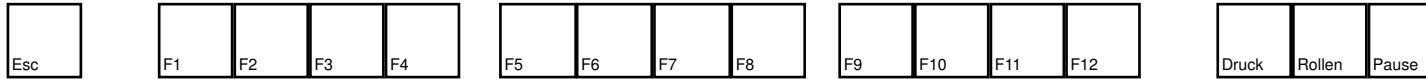

Clive Barker's Jericho

deutsches Tastaturlayout / english keyboard layout

- Move:** Look Around
- LMB:** Secondary Fire
- RMB:** Primary Fire
- MMB:** Toggle Zoom Mode
- Wheel:** Follow / Hold (Team Order)