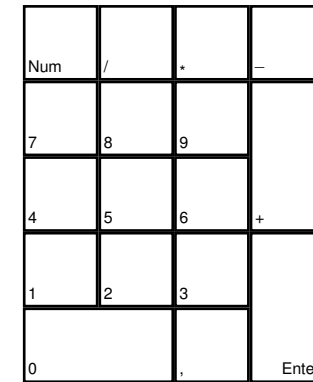

Clive Barker's Jericho

deutsches Tastaturlayout / english keyboard layout

- Move:** Look Around
- LMB:** Secondary Fire
- RMB:** Primary Fire
- MMB:** Toggle Zoom Mode
- Wheel:** Follow / Hold (Team Order)