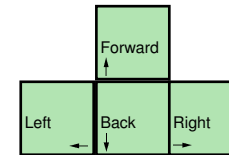

Clive Barker's Jericho

deutsches Tastaturlayout / english keyboard layout

- Move:** Look Around
- LMB:** Secondary Fire
- RMB:** Primary Fire
- MMB:** Toggle Zoom Mode
- Wheel:** Follow / Hold (Team Order)