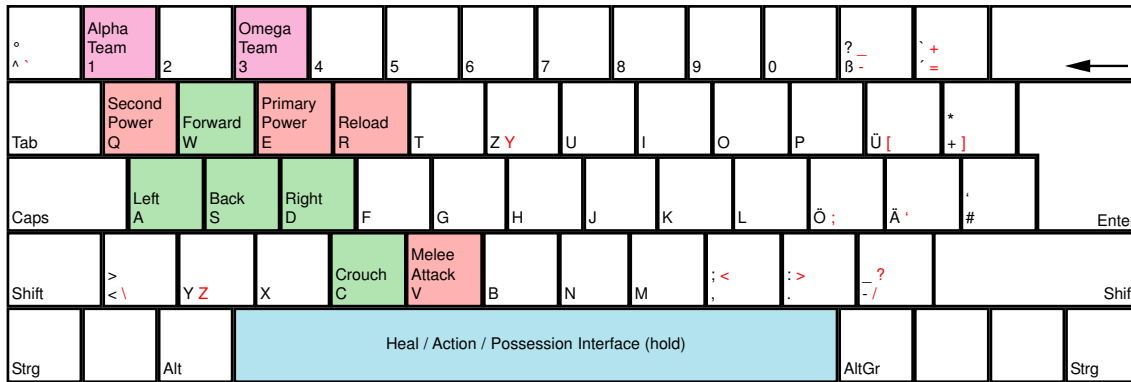

Clive Barker's Jericho

deutsches Tastaturlayout / english keyboard layout

- Move:** Look Around
- LMB:** Secondary Fire
- RMB:** Primary Fire
- MMB:** Toggle Zoom Mode
- Wheel:** Follow / Hold (Team Order)

more keyboard layouts:
keycard.mogelpower.de