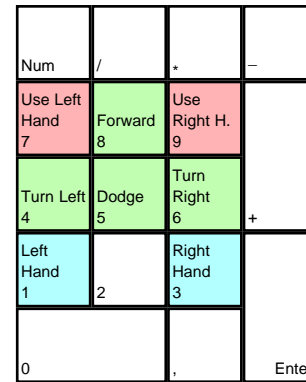

Ecstatica

deutsches Tastaturlayout / [english keyboard layout](#)

CHEATS taken from [dlh.net]

FUSHIPI	GOD-Mode
GUNS	All Weapons
BLOODLUST	Weapon Powerup
TUNNEL	Clippin

more keyboard layouts:
keycard.mogelpower.de