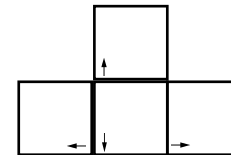

Ecstatica

deutsches Tastaturlayout / [english keyboard layout](#)

CHEATS taken from [dlh.net]

FUSHIPI	GOD-Mode
GUNS	All Weapons
BLOODLUST	Weapon Powerup
TUNNEL	Clippin

more keyboard layouts:
keycard.mogelpower.de