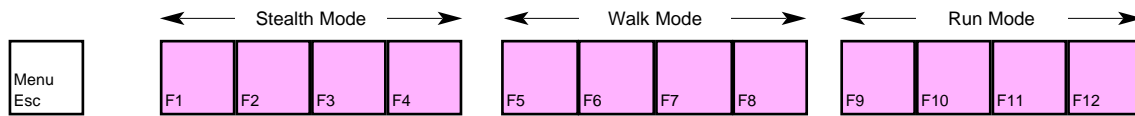

Ecstatica

deutsches Tastaturlayout / [english keyboard layout](#)

CHEATS taken from [dlh.net]

FUSHIPI	GOD-Mode
GUNS	All Weapons
BLOODLUST	Weapon Powerup
TUNNEL	Clippin

more keyboard layouts:
keycard.mogelpower.de