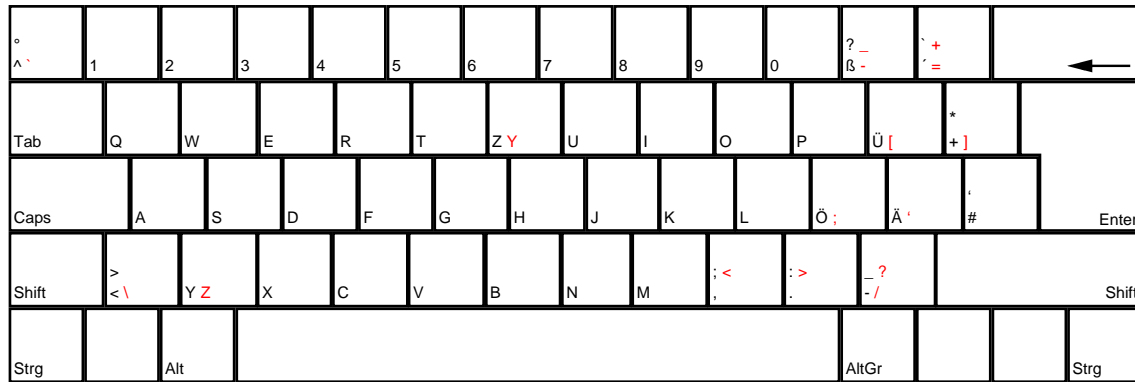

Ecstatica

deutsches Tastaturlayout / [english keyboard layout](#)

CHEATS taken from [dlh.net]

FUSHIPI	GOD-Mode
GUNS	All Weapons
BLOODLUST	Weapon Powerup
TUNNEL	Clippin

more keyboard layouts:
keycard.mogelpower.de