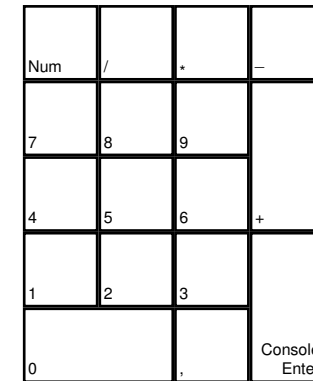

Tom Clancy's Ghost Recon Advanced Warfighter 2

deutsches Tastaturlayout / english keyboard layout

- Move:** Look Around
- LMB:** Fire
- MMB:** Confirm wheel selection
- RMB:** Zoom
- Wheel:** Select order / team member / weapon