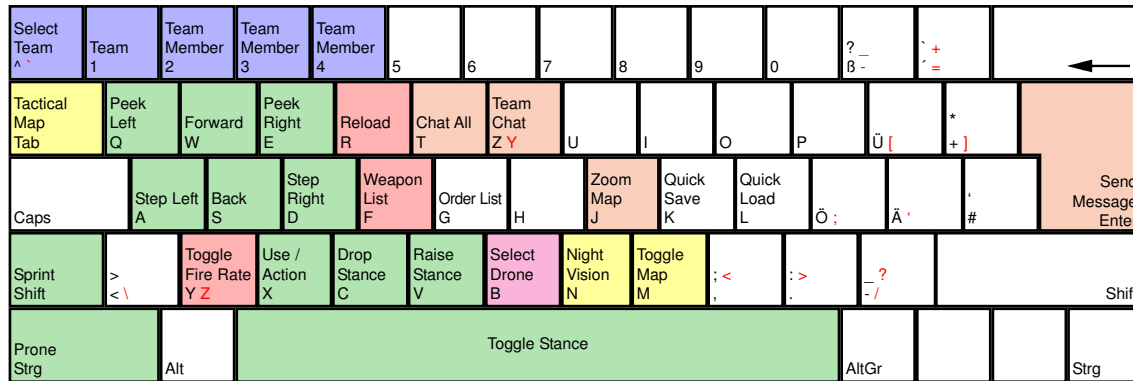

Tom Clancy's Ghost Recon Advanced Warfighter 2

deutsches Tastaturlayout / english keyboard layout

- Move:** Look Around
- LMB:** Fire
- MMB:** Confirm wheel selection
- RMB:** Zoom
- Wheel:** Select order / team member / weapon

more keyboard layouts:
keycard.mogelpower.de