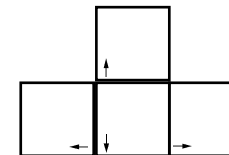

Rise of the Argonauts

deutsches Tastaturlayout / english keyboard layout

- Move:** Rotate Camera
- LMB:** Interact / Wounding Attack
- MMB:** Shield Bash
- RMB:** Execution Attack
- Wheel:** Switch Secondary Weapon