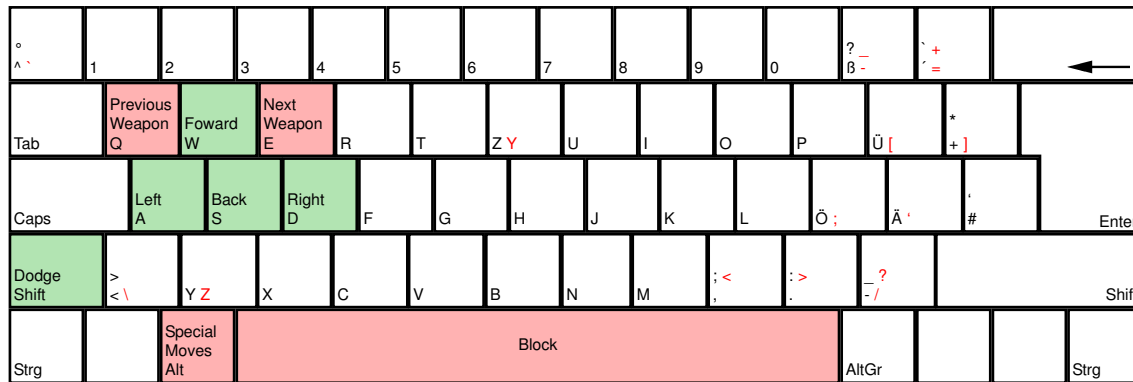

Rise of the Argonauts

deutsches Tastaturlayout / english keyboard layout

- Move:** Rotate Camera
- LMB:** Interact / Wounding Attack
- MMB:** Shield Bash
- RMB:** Execution Attack
- Wheel:** Switch Secondary Weapon