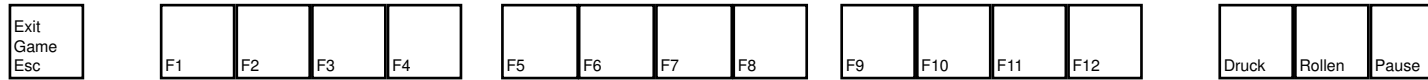

Second Sight

deutsches Tastaturlayout / english keyboard layout

- Move:** Look around / dynamic camera
- LMB:** Fire weapon / use psi power / move object
- RMB:** Lock on to target
- Wheel Up:** Choose weapon
- Wheel Down:** Choose psi power