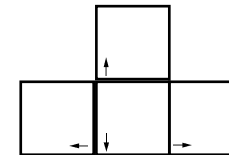

Second Sight

deutsches Tastaturlayout / english keyboard layout

- Move:** Look around / dynamic camera
- LMB:** Fire weapon / use psi power / move object
- RMB:** Lock on to target
- Wheel Up:** Choose weapon
- Wheel Down:** Choose psi power