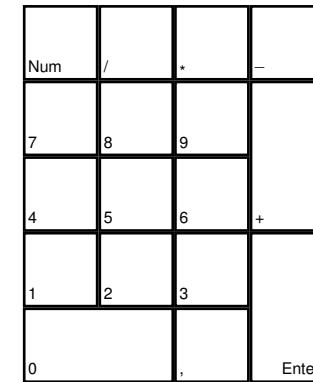

Second Sight

deutsches Tastaturlayout / english keyboard layout

- Move:** Look around / dynamic camera
- LMB:** Fire weapon / use psi power / move object
- RMB:** Lock on to target
- Wheel Up:** Choose weapon
- Wheel Down:** Choose psi power