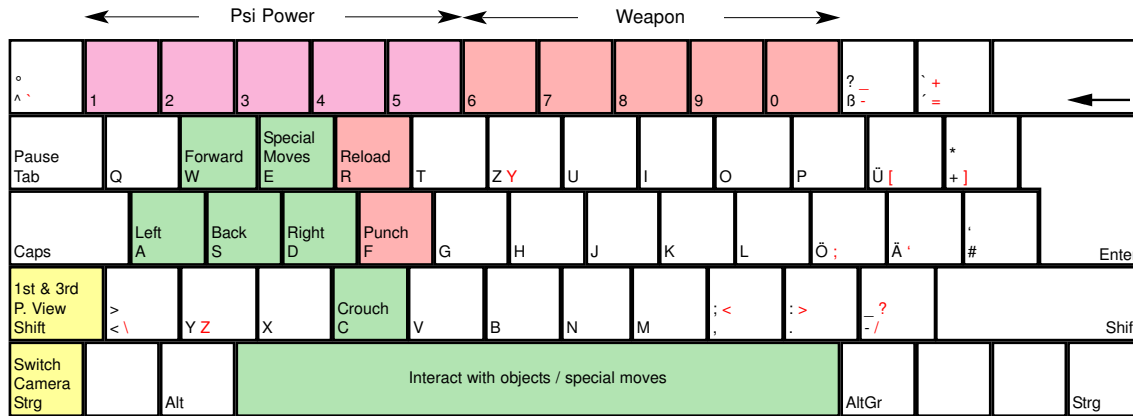

Second Sight

deutsches Tastaturlayout / english keyboard layout

- Move:** Look around / dynamic camera
- LMB:** Fire weapon / use psi power / move object
- RMB:** Lock on to target
- Wheel Up:** Choose weapon
- Wheel Down:** Choose psi power