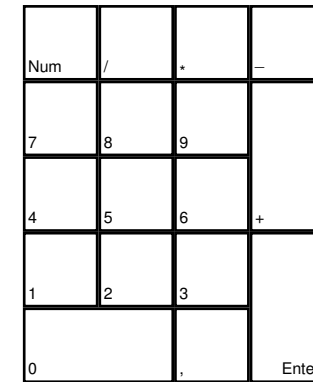

# Soldiers Heroes of World War II

deutsches Tastaturlayout / english keyboard layout

- Move:** Aim
- LMB:** Select Unit / Perform Action / Fire
- RMB:** Deselect Unit / Switch Weapon / Switch Weapon