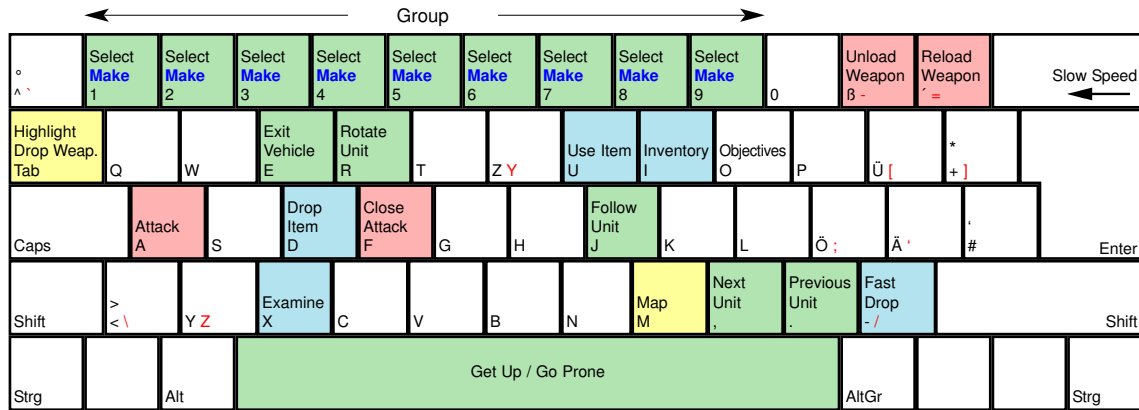

# Soldiers Heroes of World War II

deutsches Tastaturlayout / english keyboard layout

- Move:** Aim
- LMB:** Select Unit / Perform Action / Fire
- RMB:** Deselect Unit / Switch Weapon / Switch Weapon