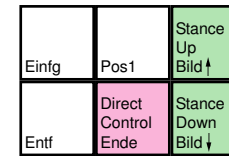

# Soldiers Heroes of World War II

deutsches Tastaturlayout / english keyboard layout

- Move:** Aim
- LMB:** Select Unit / Perform Action / Fire
- RMB:** Deselect Unit / Switch Weapon / Switch Weapon