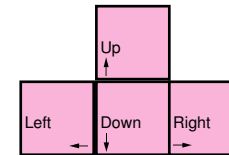

# Soldiers Heroes of World War II

deutsches Tastaturlayout / english keyboard layout

- Move:** Aim
- LMB:** Select Unit / Perform Action / Fire
- RMB:** Deselect Unit / Switch Weapon / Switch Weapon