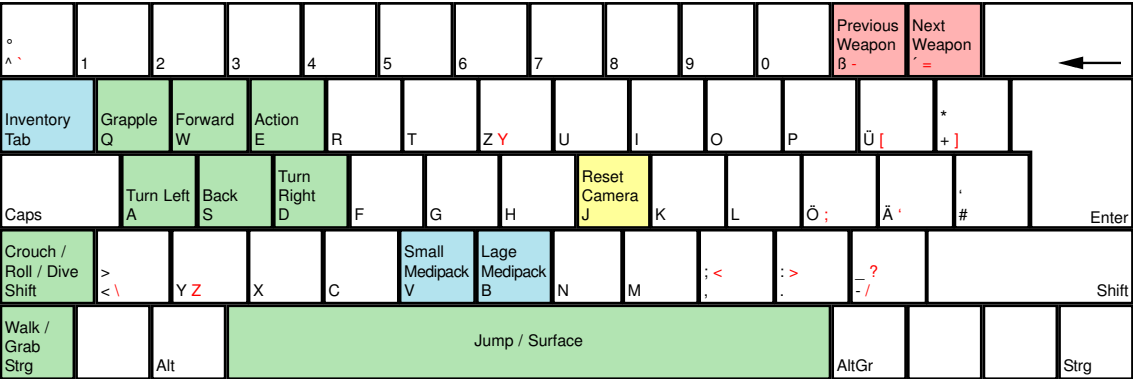

Tomb Raider: Anniversary

- **Move:** Rotate Camera
- **LMB:** Fire Weapon
- **Wheel:** Cycle through Weapons