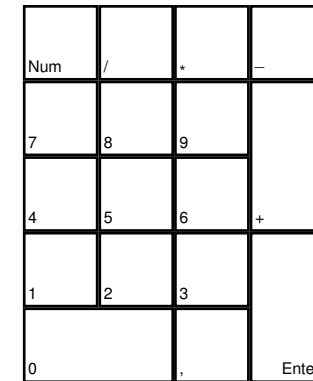

# You Are Empty

deutsches Tastaturlayout / english keyboard layout

**Move:** rotate camera  
**LMB:** attack  
**RMB:** secondary attack  
**Wheel:** swap weapon