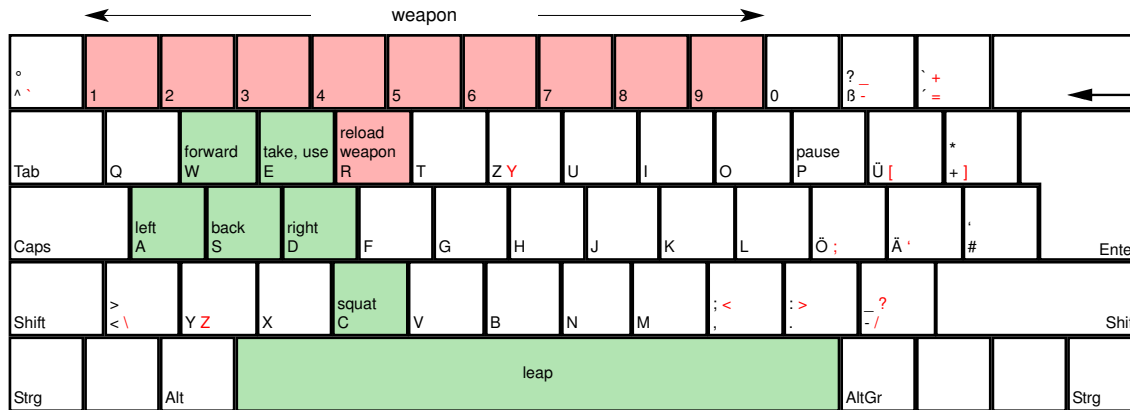

# You Are Empty

deutsches Tastaturlayout / english keyboard layout

**Move:** rotate camera  
**LMB:** attack  
**RMB:** secondary attack  
**Wheel:** swap weapon